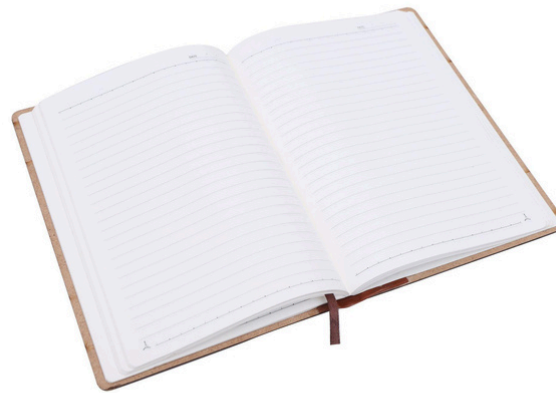

Bamboo Notebook

SR-307

Specifications Include:

- •Eco Friendly Notepads – B5 size
- •Recycled Paper Used
- •Pen Holder with Eco-Friendly Pen
- •Colour Sticky Notes
- •80 Recycled Sheets